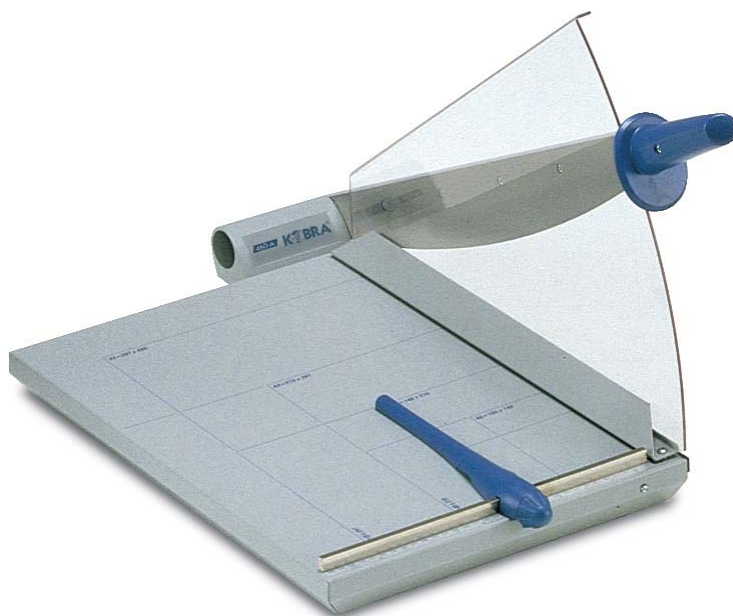

Automatic Guillotine

Manufacturer: ELCOMAN S.R.L.
Brand: KOBRA
Model: KOBRA 460-A
Article code: A-1021

KOBRA 460-A

Cutting width: 460 mm
Cutting capacity (A4/70 gr. paper): 30
Paper press: automatic
Dimensions (WxD): 35,5x50
Weight: 8 Kg.

High performances desk-top guillotine with automatic paper press. Equipped with the innovative “**SUPER CUT**” system featuring special carbon hardened steel blades and counter-blades unaffected by the wearing action of the materials to cut, for long-lasting cutting operations with the same cutting precision through the years.

- Innovative automatic and progressive paper press
- Special transparent Lexan built-in hand safety guard
- Adjustable back gauge
- Carbon hardened steel precision blade and counter-blade
- Solid steel base with screen printed paper sizes in mm. and inches
- High quality materials according to ISO 9000 Standards
- Built in accordance to the Safety Standards BS 5498 (British Standards)
- Accessories: upper steel blade code AA-3005, counter blade code n. AA-3004
- Manufacturer: Elcoman – Via Gorizia n° 9, 20030 Bovisio Masciago, (Milan) - Italy
- Packaging: 1 unit per box
- EAN Barcode 8 026064 110211